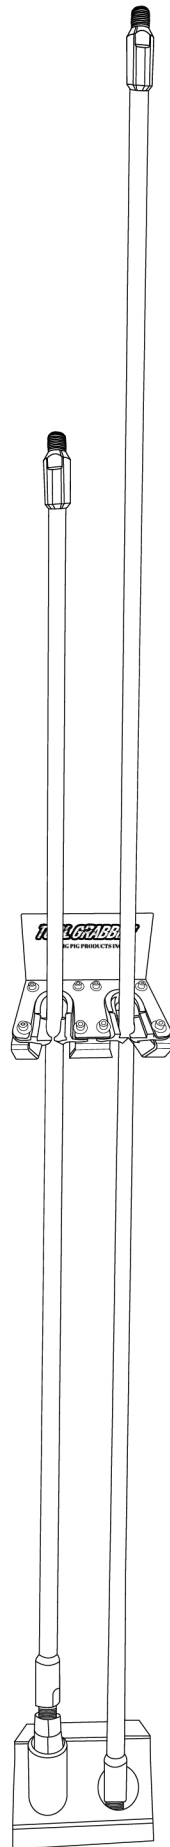

Inside the wall