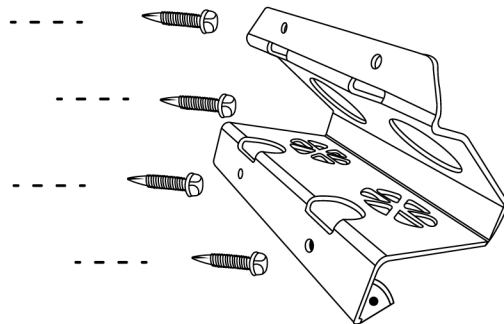

Inside the wall