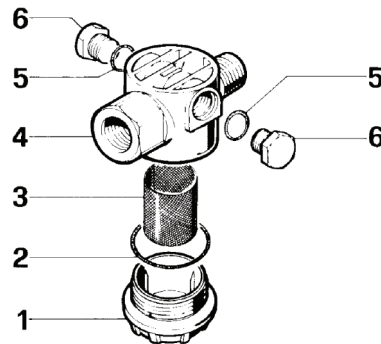

**FEATURES**

- Low-pressure in-line filter
- Rigid construction
- Stainless Steel mesh filter
- Die cast aluminum (anodized) housing and plastic cap
- No tools required for cleaning
- Ports for bypass hose and gauge

**SPECIFICATIONS**

|                      |                                     |
|----------------------|-------------------------------------|
| Part Number          | ZMFIL                               |
| Maximum Volume       | 5.8 GPM                             |
| Maximum Pressure     | 145 PSI                             |
| Temperature          | 176°F                               |
| Port Sizes: Inlet    | 1/2-14 BSP-F                        |
| Outlet (to pump)     | 1/2-14 BSP-M                        |
| Accessory (2)        | 1/4-19 BSP-F                        |
| Filter Opening       | 40 mesh - 0.15"                     |
| Micron Filter Rating | 350 micron                          |
| Dimensions           | 2.25" x 3.25"                       |
| Weight               | .4 lb.                              |
| Material             | Aluminum, Brass, Plastic,<br>Buna-N |

**INSTALLATION**

**PARTS LIST**

| No. | Part No. | Description          | Qty. |
|-----|----------|----------------------|------|
| 1   | 10016651 | Cap                  | 1    |
| 2   | 90387100 | O-ring, 1.362 x .103 | 1    |
| 3   | 10016776 | Filter               | 1    |
| 4   | 10016522 | Body                 | 1    |
| 5   | 90358500 | O-ring, .426 x .070  | 2    |
| 6   | 98204100 | Plug                 | 2    |

|                |   |
|----------------|---|
| Part Number    | ZF1, w/o check valve, Red<br>ZF2, with check valve, Green |
| Dimensions     | 1" x 3.25"  |
| Hose Barb Size | Use 1/4" I.D. Hose  |
| Material       | Plastic, Brass Viton, Stainless Steel                     |