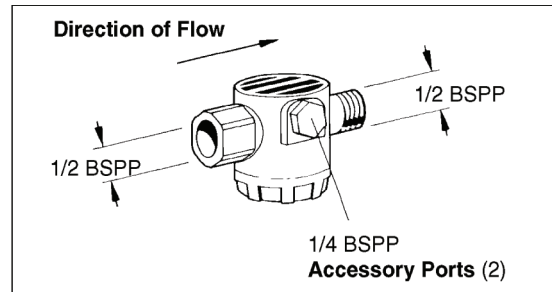

INSTALLATION